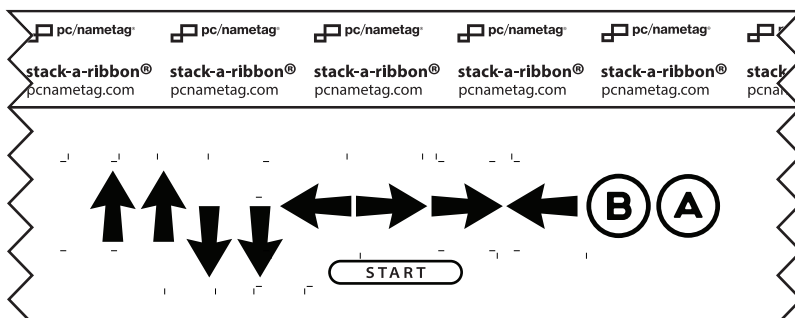

Stack, 4" x 1.625"
11910288

Ribbons are shown in
Black and White as
metallic foils cannot
be accurately
represented on your
proof or print out.

6pt.

Myriad Pro
- SemiBold SemiExtended

Color swatches of all ribbon and foil imprint colors are available upon request and will add up to 5 days for delivery.