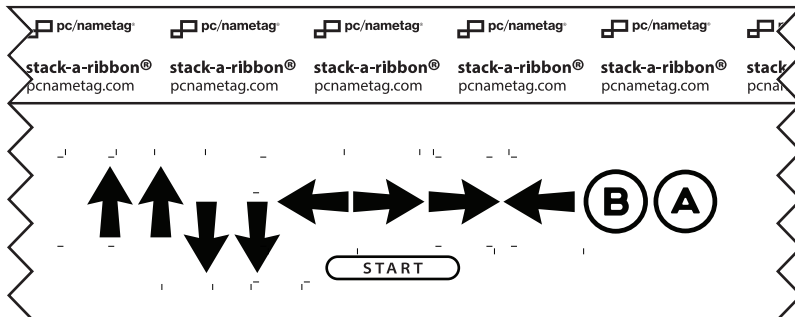

Stack, 4" x 1.625"
11910288

Ribbons are shown in
Black and White as
metallic foils cannot
be accurately
represented on your
proof or print out.

6pt.

Myriad Pro
- SemiBold SemiExtended

Color swatches of all ribbon and foil imprint colors are available upon request and will add up to 5 days for delivery.