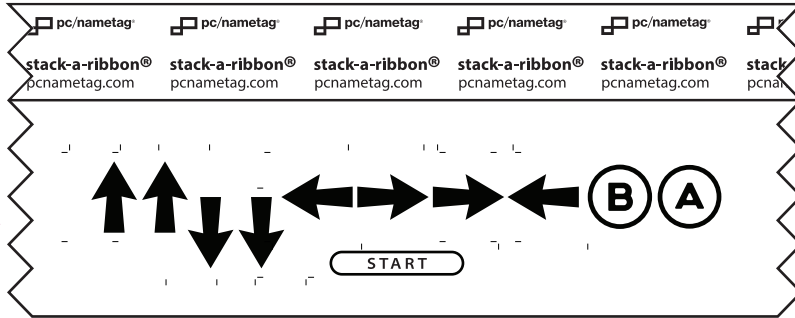

Stack, 4" x 1.625"
11910288

Ribbons are shown in
Black and White as
metallic foils cannot
be accurately
represented on your
proof or print out.

6pt.

Myriad Pro
- SemiBold SemiExtended

Color swatches of all ribbon and foil imprint colors are available upon request and will add up to 5 days for delivery.