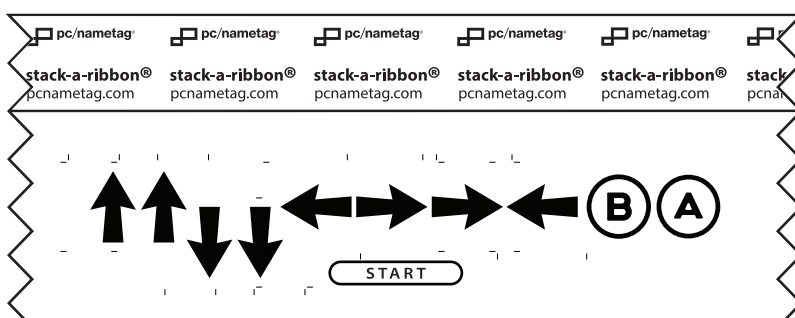

Stack, 4" x 1.625"
11910288

Ribbons are shown in
Black and White as
metallic foils cannot
be accurately
represented on your
proof or print out.

6pt.

Myriad Pro
- SemiBold SemiExtended

Color swatches of all ribbon and foil imprint colors are available upon request and will add up to 5 days for delivery.