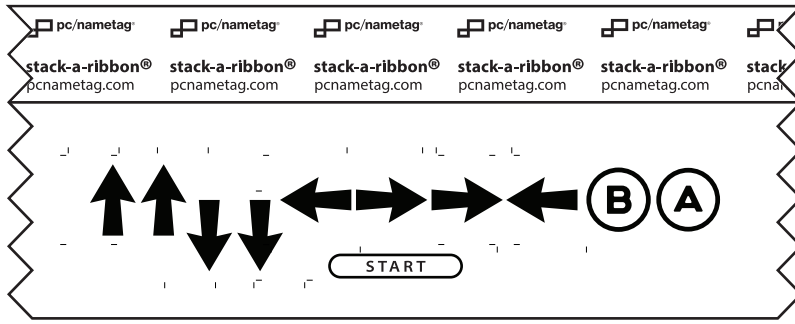

Stack, 4" x 1.625"
11910288

Ribbons are shown in
Black and White as
metallic foils cannot
be accurately
represented on your
proof or print out.

6pt.

Myriad Pro
- SemiBold SemiExtended

Color swatches of all ribbon and foil imprint colors are available upon request and will add up to 5 days for delivery.